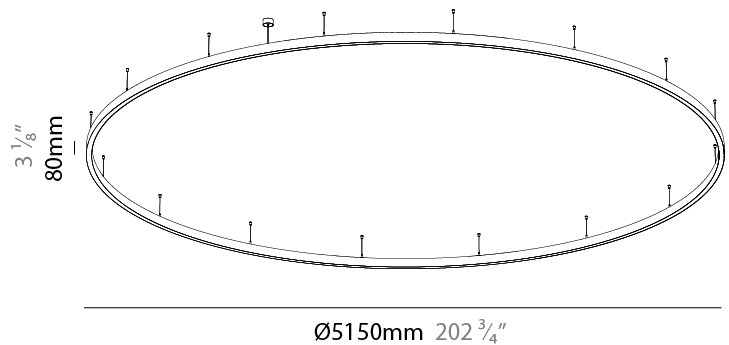

1. To build a product code in our configurator select the specify button on the base model # product page
2. To build a manual product code on this datasheet choose from the options listed below in blue font and add the suffix to the base model #

GENERAL

Series: Glorious
Subseries: Glorious 45
Partner: Prolicht
Division: Architectural
Installation: Suspension
Product Type: Pendant
Mounting Location: Ceiling
Light Distribution: Direct / Indirect

PHYSICAL

Shape: Round
Diameter (mm): 3100
Diameter (in): 122 ³/₁₆
Height (mm): 76
Height (in): 3
Weight (kg): 38
Diffuser: PMMA - Opal / Microprism / Clear Microprism
Fixture Finish: SSR / BKV / CWI / CRY / HAB / UFT / ITA / RUA / FTG / MYG / LOD / PUS / FRO / FUP / KIA / POP / BLS / SPG / MEY / GOH / CHC / COM / ABZ / JAG / OBR / MOS / ROR
Fixture Material: PMMA / Aluminum
Cable Details: 2000mm/78 3/4" or 6000mm/236 1/4" Cable Transparent

ELECTRICAL

Lamp Type: LED
Input Wattage (W): 479.2
Total Output Wattage (W): 435.4
Dimming: Non-dimming / DALI Dimming / MATTER Dimming
Driver Included: Yes
Driver Location: Integrated
Driver Type: Constant Current - Universal
Driver Class: Class 2
Input Voltage (V): 120 - 277

LED

Color Temperature (°K): 2700-6500 Tunable White
Max. Delivered Lumen (lm): Max 59802
Nominal Lumen (lm): Max 47915
CRI: >90 CRI
Lamp Life (hrs): 50000

OPTICAL

Adjustability: Fixed

RATINGS AND CERTIFICATIONS

Certified By: Certified for North American Standards
IP rating: IP40