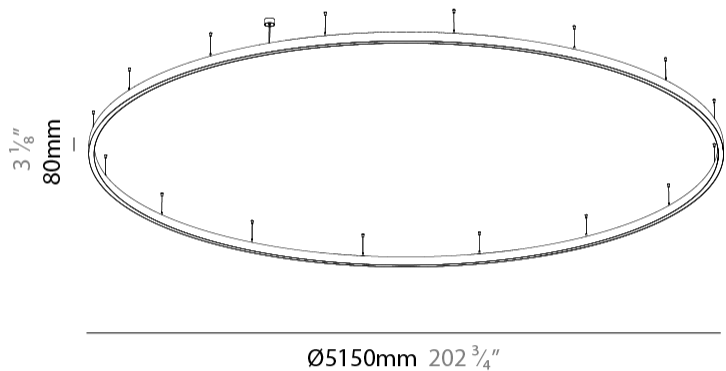

1. To build a product code in our configurator select the specify button on the base model # product page
2. To build a manual product code on this datasheet choose from the options listed below in blue font and add the suffix to the base model #

GENERAL

Series: Glorious
Subseries: Glorious 45
Partner: Prolicht
Division: Architectural
Installation: Suspension
Product Type: Pendant
Mounting Location: Ceiling
Light Distribution: Direct

PHYSICAL

Shape: Round
Diameter (mm): 3100
Diameter (in): 122 1/4
Height (mm): 76
Height (in): 3
Weight (kg): 35
Diffuser: PMMA - Opal / Microprism / Clear Microprism
Fixture Finish: SSR / BKV / CWI / CRY / HAB / UFT / ITA / RUA / FTG / MYG / LOD / PUS / FRO / FUP / KIA / POP / BLS / SPG / MEY / GOH / CHC / COM / ABZ / JAG / OBR / MOS / ROR
Fixture Material: PMMA / Aluminum
Cable Details: 2000mm/78 3/4" or 6000mm/236 1/4" Cable Transparent

ELECTRICAL

Lamp Type: LED
Input Wattage (W): 290.4
Total Output Wattage (W): 263.6
Dimming: Non-dimming / DALI Dimming / MATTER Dimming
Driver Included: Yes
Driver Location: Integrated
Driver Type: Constant Current - Universal
Driver Class: Class 2
Input Voltage (V): 120 - 277

LED

Color Temperature (°K): 2700-6500 Tunable White
Max. Delivered Lumen (lm): Max 34058
Nominal Lumen (lm): Max 47915
CRI: >90 CRI
Lamp Life (hrs): 50000

OPTICAL

Adjustability: Fixed

RATINGS AND CERTIFICATIONS

Certified By: Certified for North American Standards
IP rating: IP40