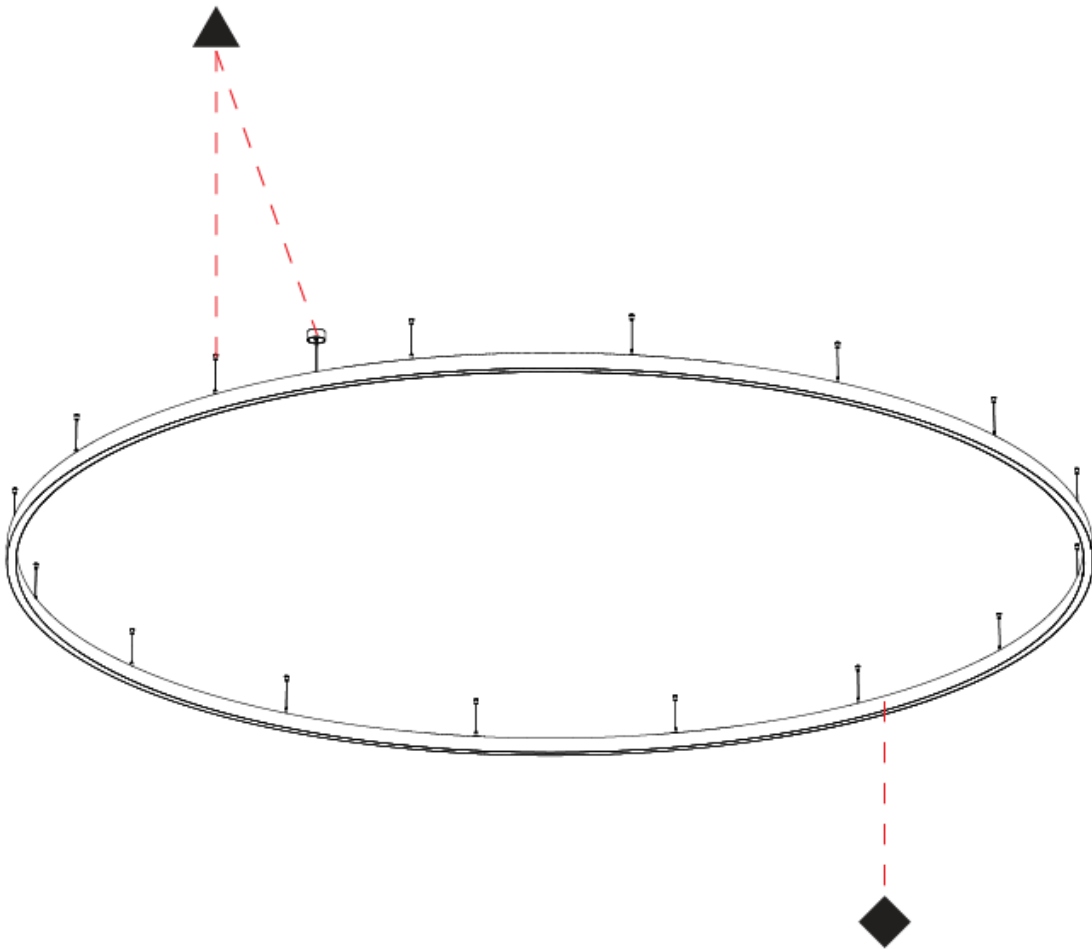

GLORIOUS 45 SUSPENSION

A3001105-

PROJECT	_____
TYPE	_____
SPECIFIER	_____
QUANTITY	_____
DATE	_____

A